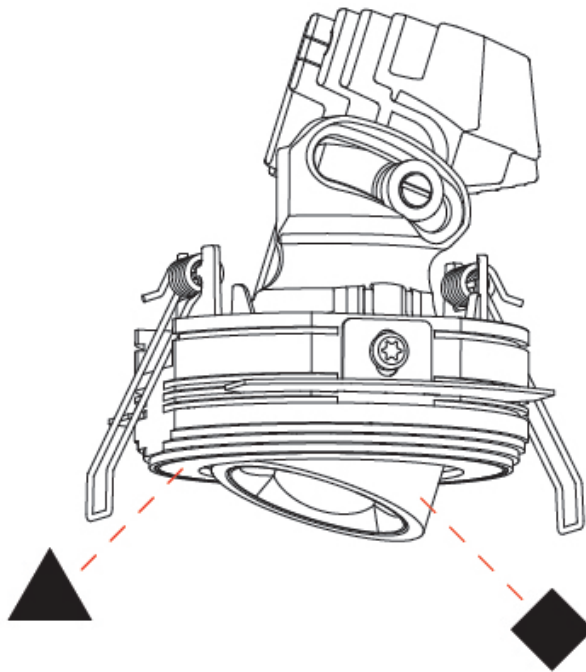

OIKO PRO ROUND ADJUSTABLE TRIMLESS

A35817-

PROJECT _____

TYPE _____

SPECIFIER _____

QUANTITY _____

DATE _____