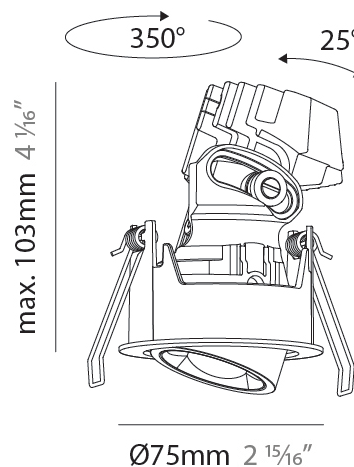

PHYSICAL

Aperture Sizes - Downlights: 1"
Shape: Round
Diameter (mm): 75
Diameter (in): 2 15/16
Height (mm): 103
Height (in): 4 1/16
Ceiling Thickness (mm): 1 - 25
Ceiling Thickness (in): 1/16 - 1 3/16
Min. Recessing Depth (mm): 115
Min. Recessing Depth (in): 4 1/2
Diffuser: Lens Pack - Spread Lens / Linear Spread Lens / Honeycomb Louver
Fixture Finish: SSR / BKV / CWI / CRY / HAB / UFT / ITA / RUA / FTG / MYG / LOD / PUS / FRO / FUP / KIA / POP / BLS / SPG / MEY / GOH / CHC / COM / ABZ / JAG / OBR / MOS / ROR
Fixture Material: Aluminum Die Cast
Cut-out Measurements: D. - 68mm / 2 11/16"

ELECTRICAL

Lamp Type: LED (Zhaga Standard)
Input Wattage (W): 14
Total Output Wattage (W): 12.7
Dimming: Dali Dimming
Driver Included: No
Driver Location: Remote
Driver Type: Constant Current - Universal (120Vac only for DALI driver)
Driver Class: Class 2
Input Voltage (V): 120 - 277
Constant Current (MA): 700

LED

Number of LEDs: 1
Color Temperature (°K): 2700-6500 Tunable White
Max. Delivered Lumen (lm): 1054 - 1240
Nominal Lumen (lm): 1242 - 1460
CRI: >90 CRI
Lamp Life (hrs): 50000
Special LEDs offerings: Tunable White

OPTICAL

Reflector°: 52

RATINGS AND CERTIFICATIONS

Certified By: Certified for North American Standards
IP rating: IP20